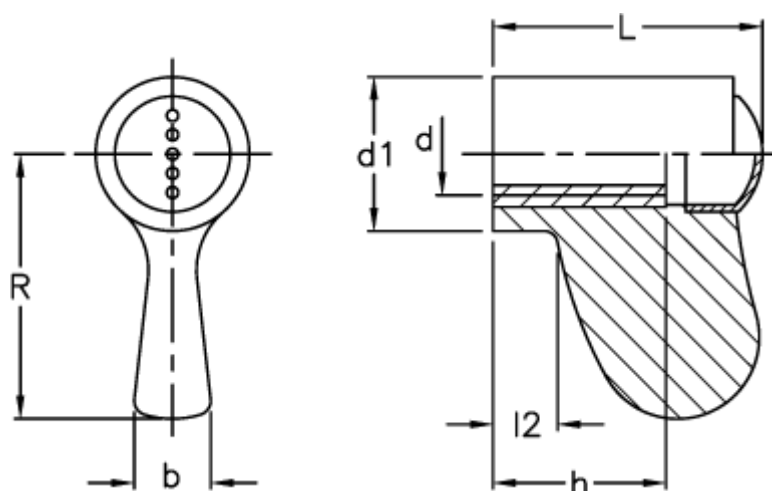

Article number: 23052252416

Description: E+G Single wing nut
ESN.55-B M8-C6, red centre cap

Measures

b	= 8
d1	= 16
d 6H	= M8
h	= 18
L	= 28
l2	= 6.5
R	= 27.5